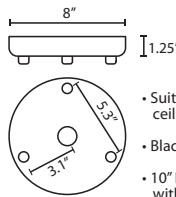

MULTIPOINT CANOPY OPTIONS FOR CORD PENDANTS

T33X 3 LIGHT ROUND CANOPY

- Suitable for sloped ceilings
- Black, Bronze or Satin Nickel
- 10" Dia. shades MAX, with staggered heights

* For larger diameter glasses, Stemhooks are required for spacing